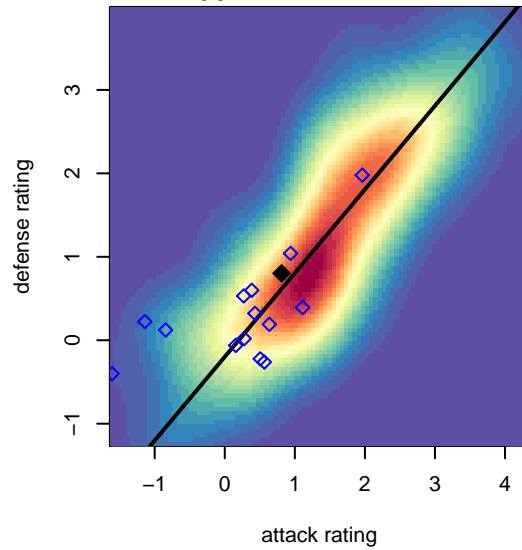

# Mukilteo Rush G04

Mukilteo Rush  
 Mukilteo, WA  
 G04 total strength=1033  
 attack=2.25 defense=2.23  
 fall league = NPSL Div 3 (04) U14

alt names used:  
 Rush Select G04  
 Rush Select G04 A  
 Rush Select G04 A

Venues played:  
 2017 Xtreme Cup GU14  
 2017 NPSL Division 3 (04) U14  
 2017 Founders Cup G04 Div A

**Mukilteo Rush G04**  
 Dots are actual minus expected GF (blue circles) and GA (red triangles).  
 Blue line is smoothed change in attack strength. Red is smoothed change in defense strength.

**attack and defense variance (black dot)  
relative to other teams  
and top 10 in region**

**attack and defense rating  
relative to others at age  
and all opponents in last 13 months**

**Performance relative to 13 month average**