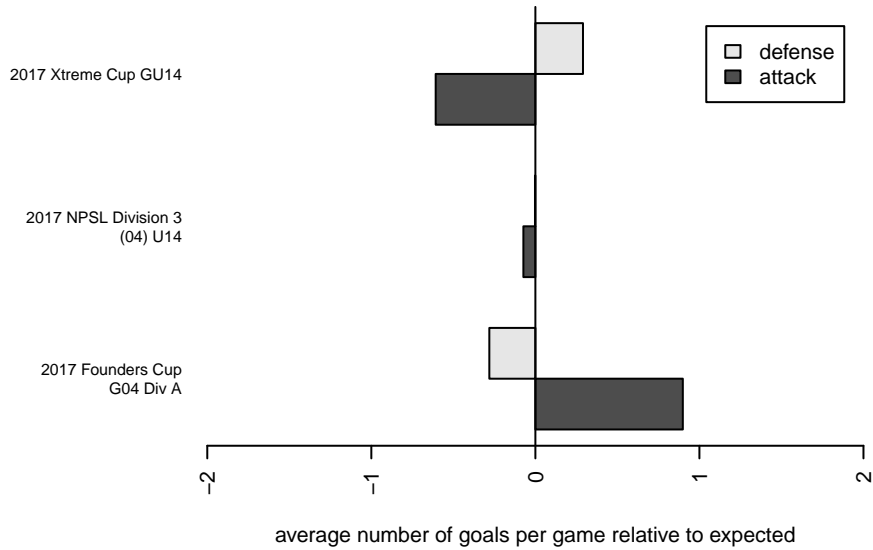

# Mukilteo Rush G04

Mukilteo Rush  
 Mukilteo, WA  
 G04 total strength=1033  
 attack=2.25 defense=2.23  
 fall league = NPSL Div 3 (04) U14

alt names used:  
 Rush Select G04  
 Rush Select G04 A  
 Rush Select G04 A

Venues played:  
 2017 Xtreme Cup GU14  
 2017 NPSL Division 3 (04) U14  
 2017 Founders Cup G04 Div A

**Mukilteo Rush G04**  
 Dots are actual minus expected GF (blue circles) and GA (red triangles).  
 Blue line is smoothed change in attack strength. Red is smoothed change in defense strength.

**attack and defense variance (black dot)  
relative to other teams  
and top 10 in region**

**attack and defense rating  
relative to others at age  
and all opponents in last 13 months**

**Performance relative to 13 month average**