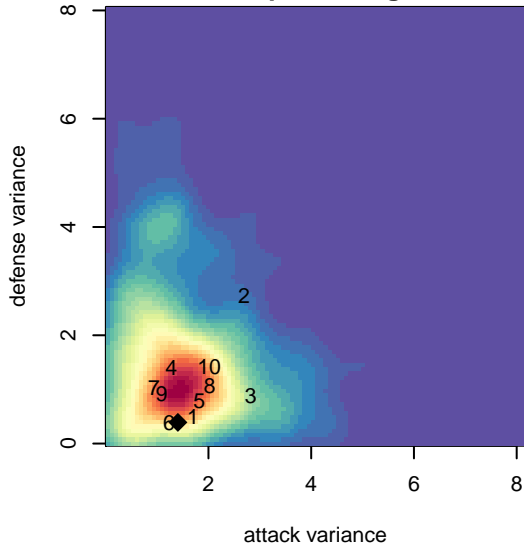

# Mukilteo Rush G04

Mukilteo Rush  
 Mukilteo, WA  
 G04 total strength=1033  
 attack=2.25 defense=2.23  
 fall league = NPSL Div 3 (04) U14

alt names used:  
 Rush Select G04  
 Rush Select G04 A  
 Rush Select G04 A

Venues played:  
 2017 Xtreme Cup GU14  
 2017 NPSL Division 3 (04) U14  
 2017 Founders Cup G04 Div A

**Mukilteo Rush G04**  
 Dots are actual minus expected GF (blue circles) and GA (red triangles).  
 Blue line is smoothed change in attack strength. Red is smoothed change in defense strength.

**attack and defense variance (black dot)  
relative to other teams  
and top 10 in region**

**attack and defense rating  
relative to others at age  
and all opponents in last 13 months**

**Performance relative to 13 month average**