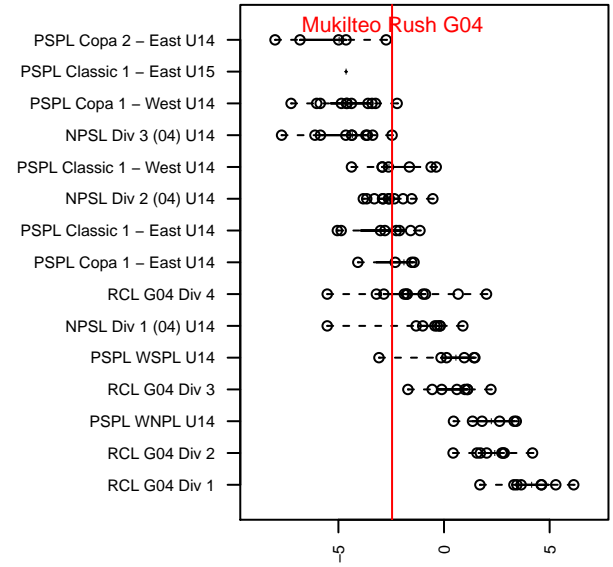

# Mukilteo Rush G04

Mukilteo Rush  
 Mukilteo, WA  
 G04 total strength=1033  
 attack=2.25 defense=2.23  
 fall league = NPSL Div 3 (04) U14

alt names used:  
 Rush Select G04  
 Rush Select G04 A  
 Rush Select G04 A

Venues played:  
 2017 Xtreme Cup GU14  
 2017 NPSL Division 3 (04) U14  
 2017 Founders Cup G04 Div A

**Mukilteo Rush G04**  
 Dots are actual minus expected GF (blue circles) and GA (red triangles).  
 Blue line is smoothed change in attack strength. Red is smoothed change in defense strength.

**attack and defense variance (black dot)  
relative to other teams  
and top 10 in region**

**attack and defense rating  
relative to others at age  
and all opponents in last 13 months**

**Performance relative to 13 month average**