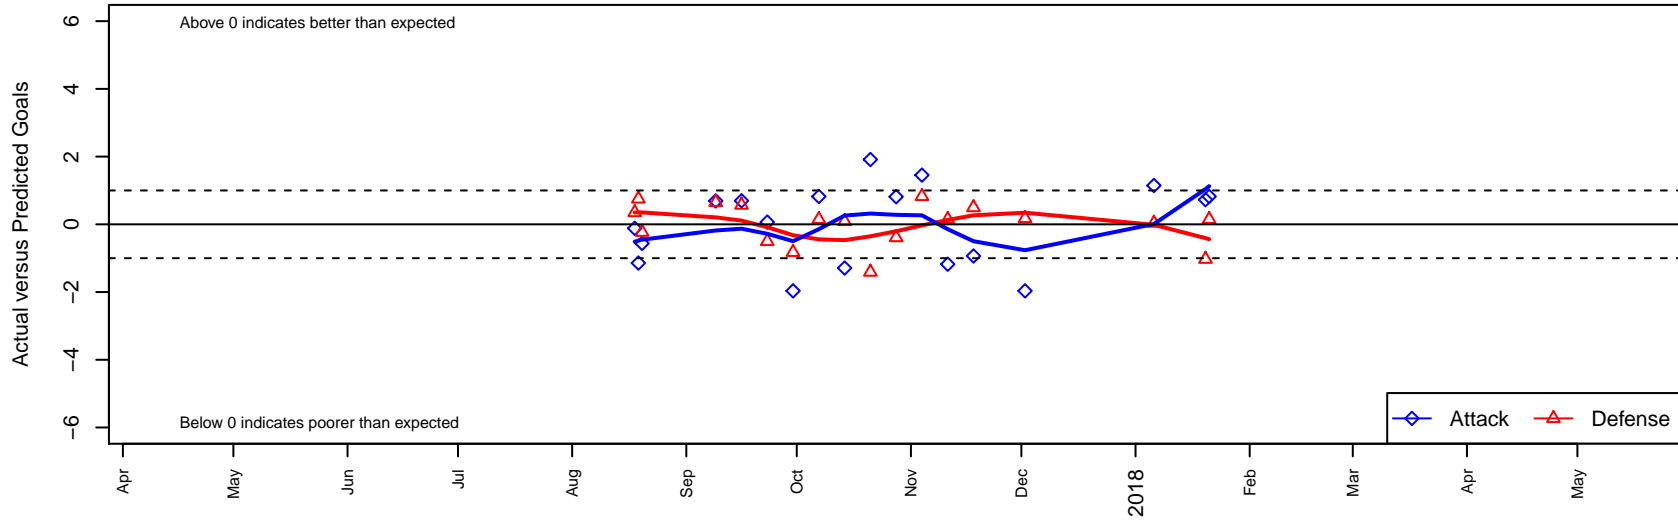

# Mukilteo Rush G04

Mukilteo Rush  
 Mukilteo, WA  
 G04 total strength=1033  
 attack=2.25 defense=2.23  
 fall league = NPSL Div 3 (04) U14

alt names used:  
 Rush Select G04  
 Rush Select G04 A  
 Rush Select G04 A

Venues played:  
 2017 Xtreme Cup GU14  
 2017 NPSL Division 3 (04) U14  
 2017 Founders Cup G04 Div A

**Mukilteo Rush G04**  
 Dots are actual minus expected GF (blue circles) and GA (red triangles).  
 Blue line is smoothed change in attack strength. Red is smoothed change in defense strength.

**attack and defense variance (black dot)  
relative to other teams  
and top 10 in region**

**attack and defense rating  
relative to others at age  
and all opponents in last 13 months**

**Performance relative to 13 month average**