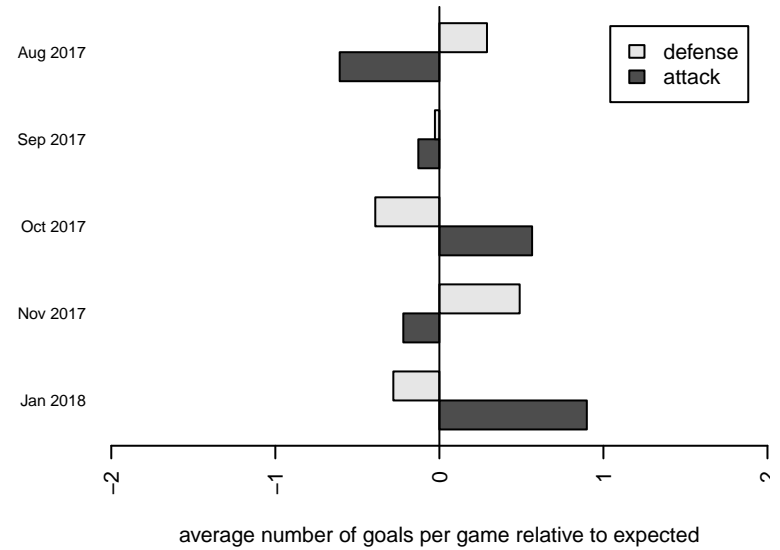

Performance relative to 13 month average